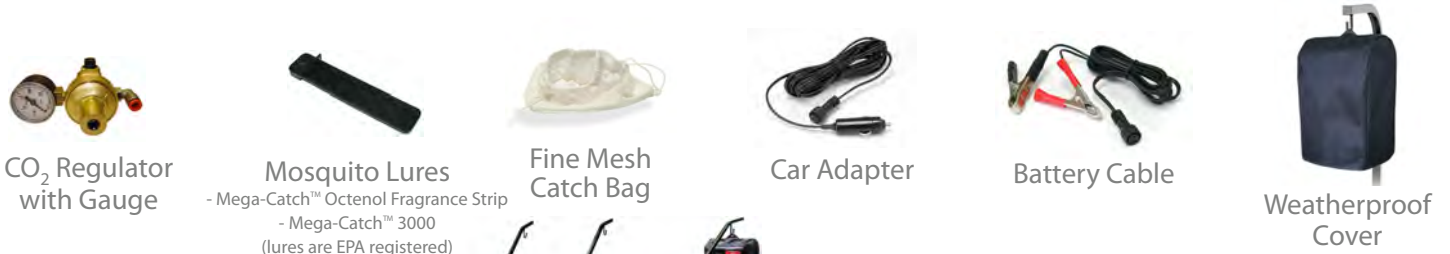

Optional Accessories (sold separately)

EnviroSafe Technologies International Ltd
Unit 10, 6 Omega Street,
Auckland
NEW ZEALAND
Tel +64 9 441 7574
Fax +64 9 441 7573
www.megacatch.com
info@megacatch.com